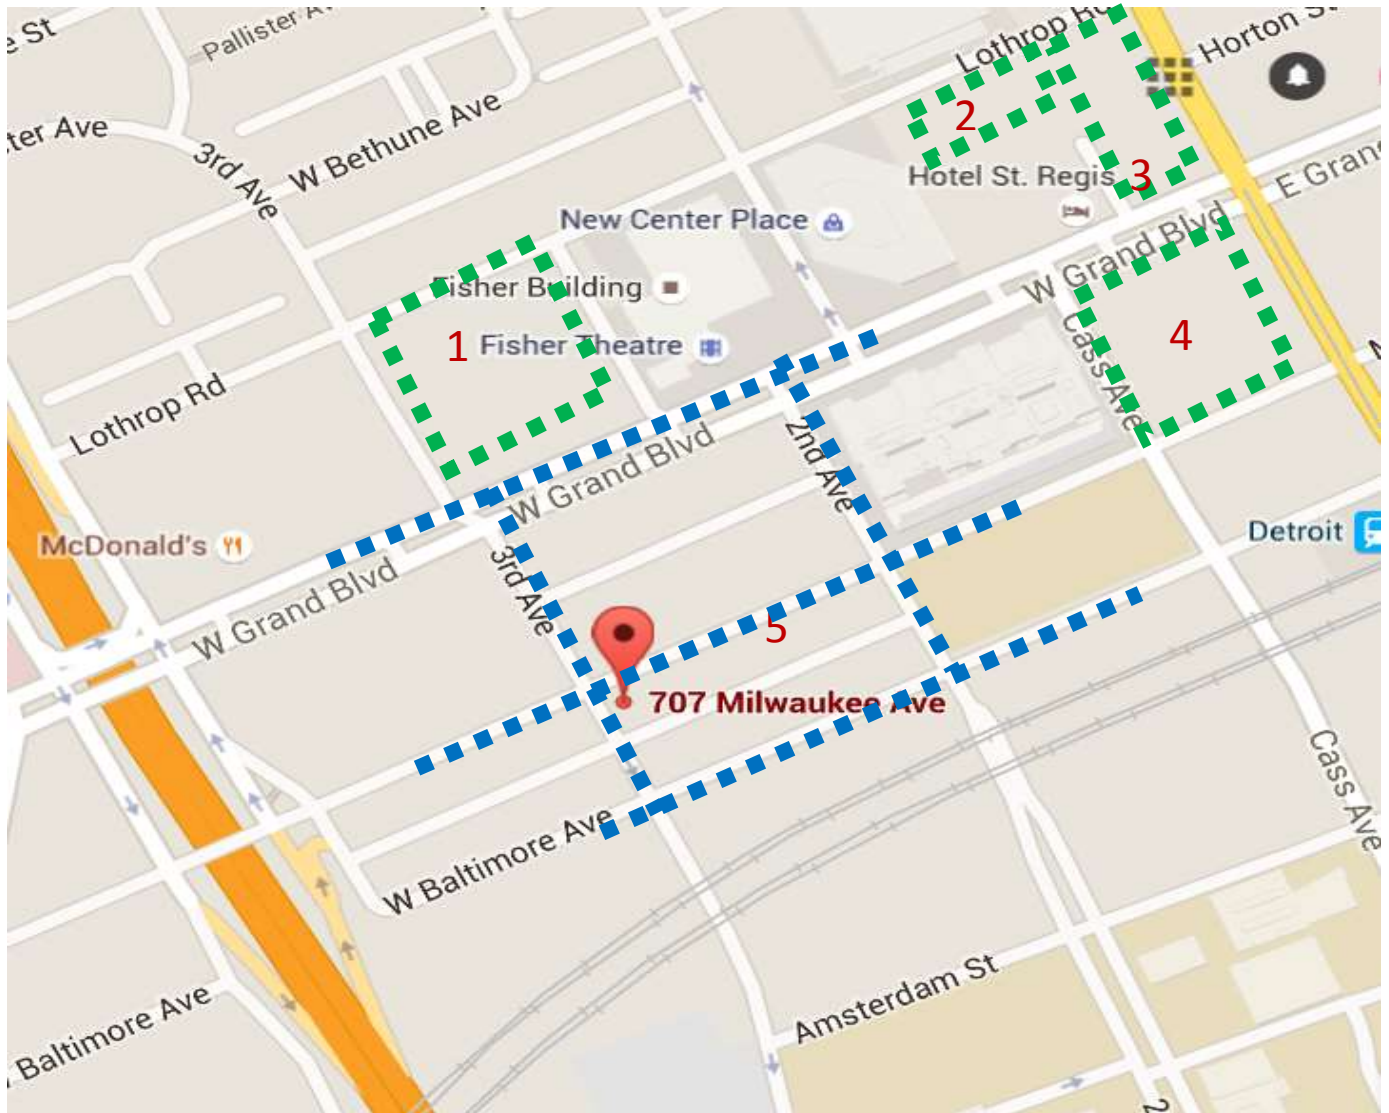

Public Parking Near 707 W. Milwaukee

Number	Location	Style	Price
1	W Grand Blvd between 2 nd & 3 rd	Lot	\$8
2	Lothrop between 2 nd & Woodward	Lot	½ hour: \$2 + \$1 each addl. ½ hour
3	W Grand Blvd between Cass & Woodward	Lot	\$6
4	W Grand Blvd between Cass & Woodward	Lot	½ hour: \$4 +\$2 each addl. ½ hour
5	W Grand Blvd, 2 nd , 3 rd , Baltimore	Street	Free & Metered